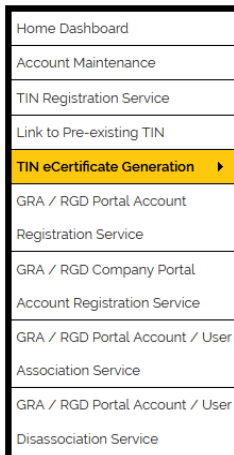

- Enter **Username** and **Password**
- Click  button

3. Portal displays welcome page

Ghana Online Portal Access - TIN eCertificate Generation Service

4.0 Click image

➤ Home Dashboard appear.

Ghana Online Portal Access

Portal Account Registration Service

No Results Found

Company Portal Account Registration Service

No Results Found

GRA / RGD Portal Account / User Association Service

5.0 Tin eCertificate Generation

➤ Click TIN eCertificate Generation  button on side men

➤ System Displays TIN eCertificate Generation Page

Ghana Online Portal Access

eServices at the touch of your fingertips

[Change Password](#) [Portal Online Guide](#) [Close](#)

Welcome Accra Labone / Last Login: 09:21 AM on Monday 04 March 2019

TIN eCertificate Generation

TIN	First Name	Middle Name	Last Name	
P0000012661	Accra		Labone	Generate eTIN Certificate

- Click **Generate eTIN Certificate** button

Ghana Online Portal Access

eServices at the touch of your fingertips