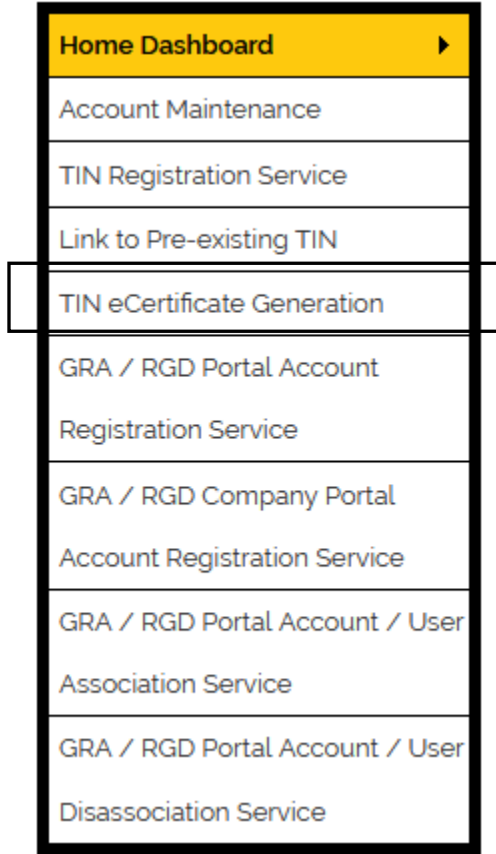

TIN Registration Service

TIN	Name	Email	User Name	Status
P0000012661	Accra Labone	labone@sharklasers.com	Ghanaonlineportal	Approved

Link Pre-existing TIN With GOPA Account

TIN	Name	Email	User Name	Status
P0000012661	Accra Labone	labone@sharklasers.com	Ghanaonlineportal	Approved

Portal Account Registration Service

No Results Found

Company Portal Account Registration Service

No Results Found

GRA / RGD Portal Account / User Association Service

5.0 Tin eCertificate Generation

➤ Click TIN eCertificate Generation  button on side men

➤ System Displays TIN eCertificate Generation Page

Ghana Online Portal Access

eServices at the touch of your fingertips

[Change Password](#) [Portal Online Guide](#) [Close](#)

Welcome Accra Labone / Last Login: 09:21 AM on Monday 04 March 2019