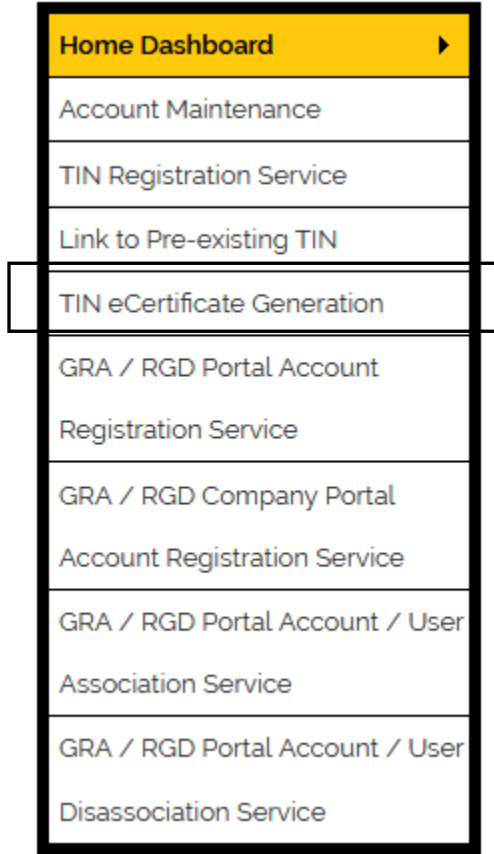

TIN Registration Service

TIN	Name	Email	User Name	Status
P0000012661	Accra Labone	labone@sharklasers.com	Ghanaonlineportal	Approved

Link Pre-existing TIN With GOPA Account

TIN	Name	Email	User Name	Status
P0000012661	Accra Labone	labone@sharklasers.com	Ghanaonlineportal	Approved

Portal Account Registration Service

No Results Found

Company Portal Account Registration Service

No Results Found

GRA / RGD Portal Account / User Association Service

5.0 Tin eCertificate Generation

➤ Click TIN eCertificate Generation  button on side men

➤ System Displays TIN eCertificate Generation Page

Ghana Online Portal Access

eServices at the touch of your fingertips

[Change Password](#) [Portal Online Guide](#) [Close](#)

Welcome Accra Labone / Last Login: 09:21 AM on Monday 04 March 2019