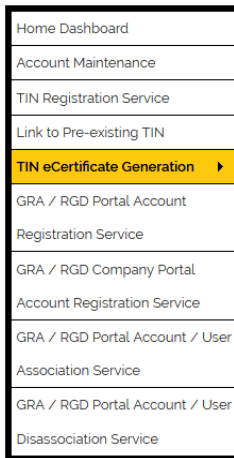

- Enter **Username** and **Password**
- Click button

3. Portal displays welcome page

Ghana Online Portal Access - TIN eCertificate Generation Service

4.0 Click image

➤ Home Dashboard appear.

Ghana Online Portal Access

Portal Account Registration Service

No Results Found

Company Portal Account Registration Service

No Results Found

GRA / RGD Portal Account / User Association Service

5.0 Tin eCertificate Generation

➤ Click TIN eCertificate Generation  button on side men

➤ System Displays TIN eCertificate Generation Page

Ghana Online Portal Access

eServices at the touch of your fingertips

[Change Password](#) [Portal Online Guide](#) [Close](#)

Welcome Accra Labone / Last Login: 09:21 AM on Monday 04 March 2019

TIN eCertificate Generation

TIN	First Name	Middle Name	Last Name	
P0000012661	Accra		Labone	Generate eTIN Certificate

- Click **Generate eTIN Certificate** button

Ghana Online Portal Access

eServices at the touch of your fingertips