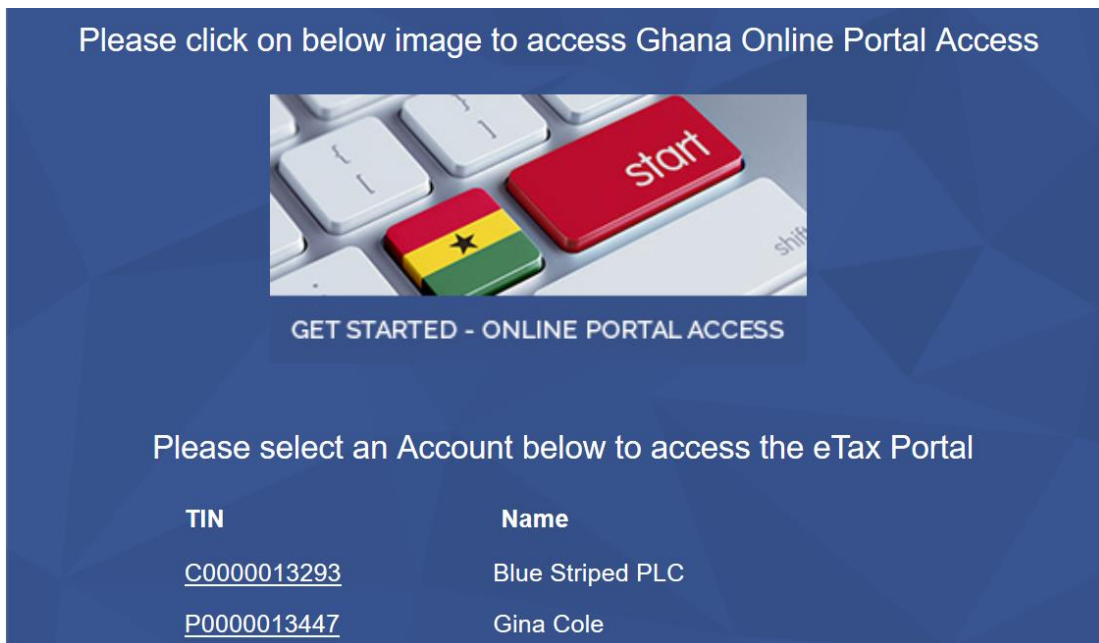

Ghana Online Portal Access - TIN eCertificate Generation Service

1. Ghana Online Portal Access – TIN eCertificate Generation Service

- This allow Users to generate a TIN eCertificate for a linked TIN

2. Log in using Account Username

- Enter **Username** and **Password**
- Click button

3. Portal displays welcome page

Ghana Online Portal Access - TIN eCertificate Generation Service

4.0 Click image

➤ Home Dashboard appear.

Ghana Online Portal Access