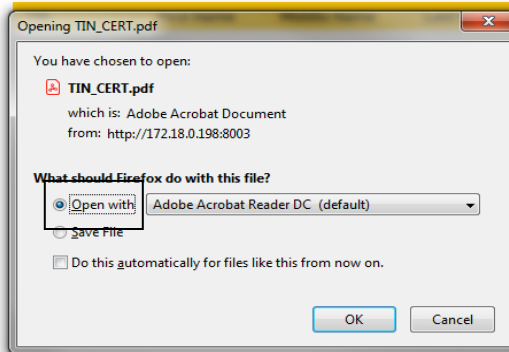

- Click **Generate eTIN Certificate** button

Ghana Online Portal Access

eServices at the touch of your fingertips

[Change Password](#) [Portal Online Guide](#) [Close](#)

Welcome Accra Labone / Last Login: 09:21 AM on Monday 04 March 2019

Home Dashboard
Account Maintenance
TIN Registration Service
Link to Pre-existing TIN
TIN eCertificate Generation ▶
GRA / RGD Portal Account Registration Service
GRA / RGD Company Portal Account Registration Service
GRA / RGD Portal Account / User Association Service
GRA / RGD Portal Account / User Disassociation Service

TIN eCertificate Generation

TIN	First Name	Middle Name	Last Name
P0000012661	Accra		Labone

Generate eTIN Certificate

- System display PDF download **depend on browser set up**

- Select **open with** and Click **OK** button

Ghana Online Portal Access

eServices at the touch of your fingertips

[Change Password](#) [Portal Online Guide](#) [Close](#)

Welcome Accra Labone / Last Login: 09:21 AM on Monday 04 March 2019

Home Dashboard
Account Maintenance
TIN Registration Service
Link to Pre-existing TIN
TIN eCertificate Generation ▶
GRA / RGD Portal Account Registration Service
GRA / RGD Company Portal Account Registration Service
GRA / RGD Portal Account / User Association Service
GRA / RGD Portal Account / User Disassociation Service

TIN eCertificate Generation

Generate eTIN Certificate

- **Generated eCertificate**